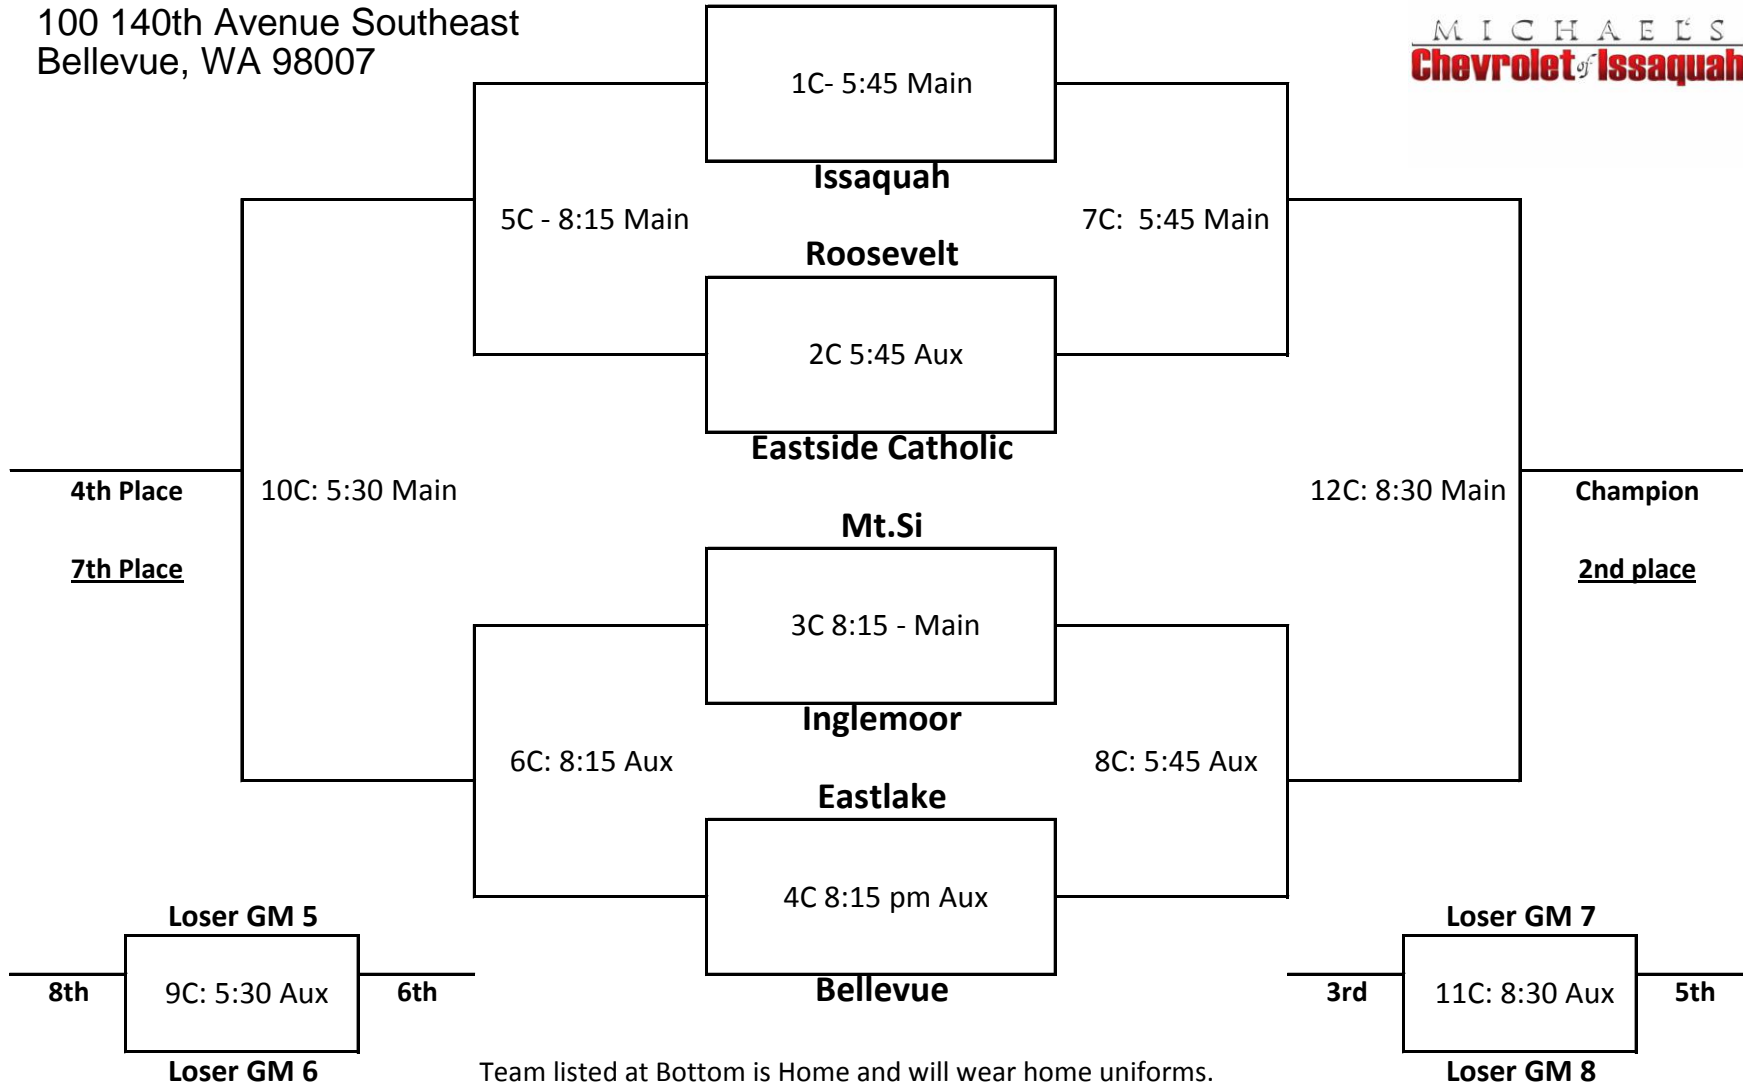

# Sammamish Winter Tournament: JV Team Bracket

Thurs 12/30

Weds 12/29

Tues 12/28  
Sammamish

Weds 12/29

Thurs 12/30

100 140th Avenue Southeast  
Bellevue, WA 98007

M I C H A E L S  
**Chevrolet of Issaquah**

Team listed at Bottom is Home and will wear home uniforms.  
Main Gym is to the right as you enter.  
Auxiliary Gym is to the left as you enter.